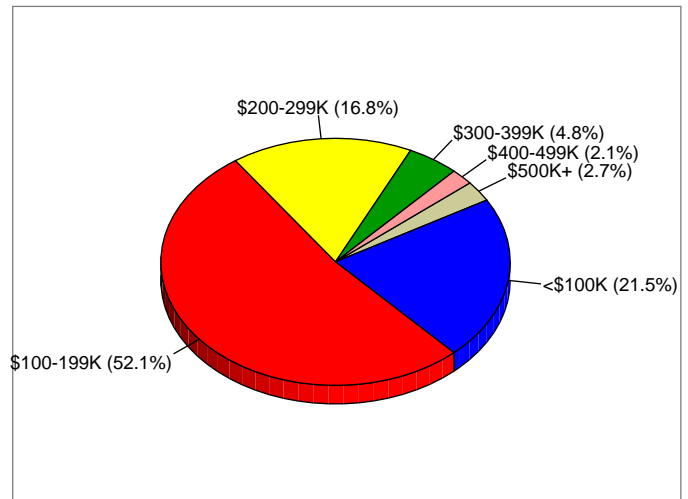

Place: Lake Dallas city, TX

Households

2003 Households by Income

2003 Population by Age

2003 Owner Occupied HUs by Value

2003 Employed 16+ by Occupation

2003 Population by Race

2003 Percent Hispanic Origin: 12.0%

Source: U.S. Bureau of the Census, 2000 Census of Population and Housing. ESRI BIS forecasts for 2003 and 2008.

County: Denton County, TX

Households

2003 Households by Income

2003 Population by Age

2003 Owner Occupied HUs by Value

2003 Employed 16+ by Occupation

2003 Population by Race

2003 Percent Hispanic Origin: 14.3%

Source: U.S. Bureau of the Census, 2000 Census of Population and Housing. ESRI BIS forecasts for 2003 and 2008.