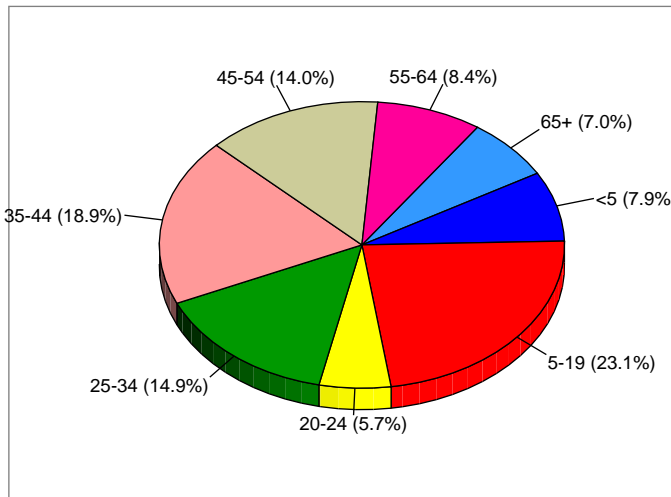

Place: Lake Dallas city, TX

Households

2003 Households by Income

2003 Population by Age

2003 Owner Occupied HUs by Value

2003 Employed 16+ by Occupation

2003 Population by Race

2003 Percent Hispanic Origin: 12.0%

Source: U.S. Bureau of the Census, 2000 Census of Population and Housing. ESRI BIS forecasts for 2003 and 2008.

County: Denton County, TX

Households

2003 Households by Income

2003 Population by Age

2003 Owner Occupied HUs by Value

2003 Employed 16+ by Occupation

2003 Population by Race

2003 Percent Hispanic Origin: 14.3%

Source: U.S. Bureau of the Census, 2000 Census of Population and Housing. ESRI BIS forecasts for 2003 and 2008.