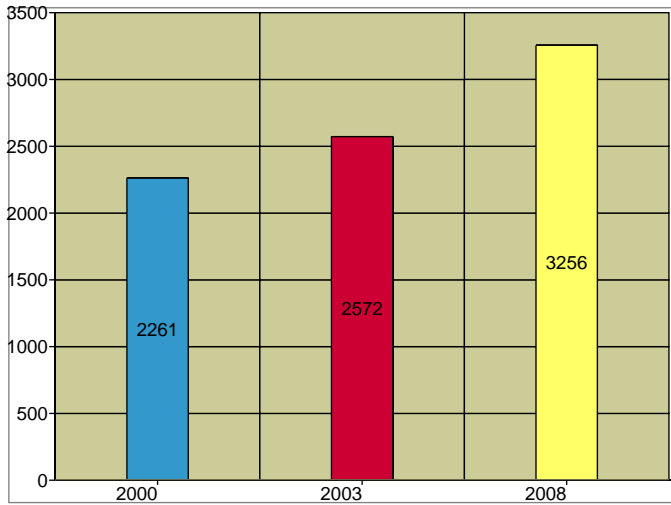

Place: Lake Dallas city, TX

Households

2003 Households by Income

2003 Population by Age

2003 Owner Occupied HUs by Value

2003 Employed 16+ by Occupation

2003 Population by Race

2003 Percent Hispanic Origin: 12.0%

Source: U.S. Bureau of the Census, 2000 Census of Population and Housing. ESRI BIS forecasts for 2003 and 2008.

County: Denton County, TX

Households

2003 Households by Income

2003 Population by Age

2003 Owner Occupied HUs by Value

2003 Employed 16+ by Occupation

2003 Population by Race

2003 Percent Hispanic Origin: 14.3%

Source: U.S. Bureau of the Census, 2000 Census of Population and Housing. ESRI BIS forecasts for 2003 and 2008.