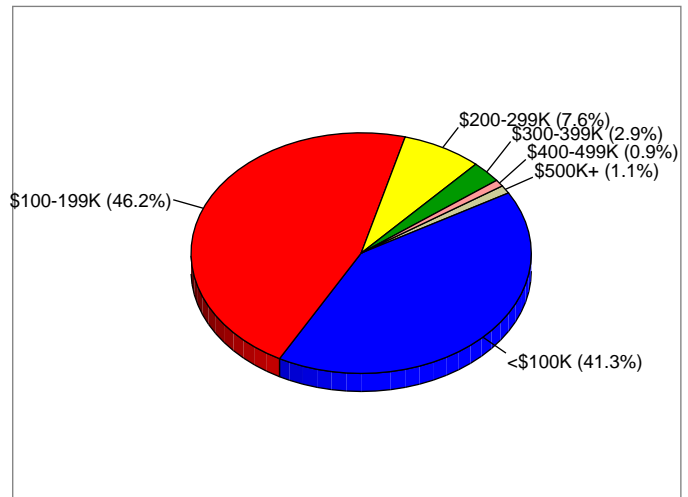

Place: Lake Dallas city, TX

Households

2003 Households by Income

2003 Population by Age

2003 Owner Occupied HUs by Value

2003 Employed 16+ by Occupation

2003 Population by Race

2003 Percent Hispanic Origin: 12.0%

Source: U.S. Bureau of the Census, 2000 Census of Population and Housing. ESRI BIS forecasts for 2003 and 2008.

County: Denton County, TX

Households

2003 Households by Income

2003 Population by Age

2003 Owner Occupied HUs by Value

2003 Employed 16+ by Occupation

2003 Population by Race

2003 Percent Hispanic Origin: 14.3%

Source: U.S. Bureau of the Census, 2000 Census of Population and Housing. ESRI BIS forecasts for 2003 and 2008.