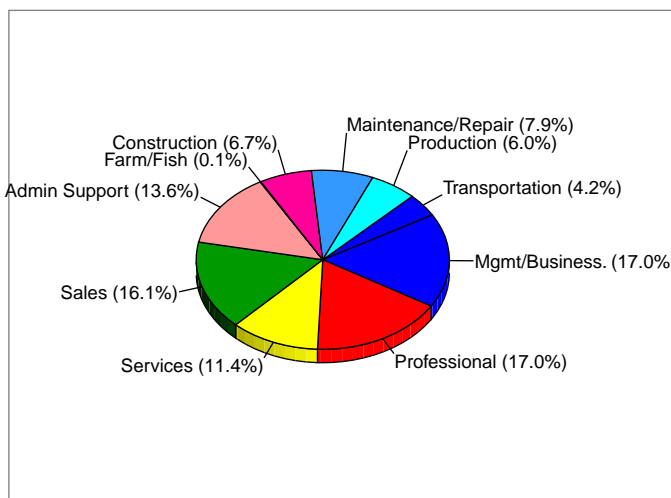

Place: Lake Dallas city, TX

Households

2003 Households by Income

2003 Population by Age

2003 Owner Occupied HUs by Value

2003 Employed 16+ by Occupation

2003 Population by Race

2003 Percent Hispanic Origin: 12.0%

Source: U.S. Bureau of the Census, 2000 Census of Population and Housing. ESRI BIS forecasts for 2003 and 2008.

County: Denton County, TX

Households

2003 Households by Income

2003 Population by Age

2003 Owner Occupied HUs by Value