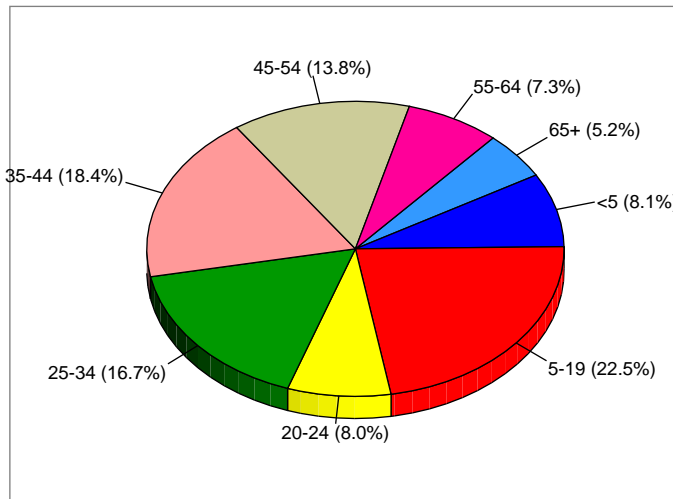

Place: Lake Dallas city, TX

Households

2003 Households by Income

2003 Population by Age

2003 Owner Occupied HUs by Value

2003 Employed 16+ by Occupation

2003 Population by Race

2003 Percent Hispanic Origin: 12.0%

Source: U.S. Bureau of the Census, 2000 Census of Population and Housing. ESRI BIS forecasts for 2003 and 2008.

County: Denton County, TX

Households

2003 Households by Income

2003 Population by Age

2003 Owner Occupied HUs by Value

2003 Employed 16+ by Occupation

2003 Population by Race

2003 Percent Hispanic Origin: 14.3%

Source: U.S. Bureau of the Census, 2000 Census of Population and Housing. ESRI BIS forecasts for 2003 and 2008.