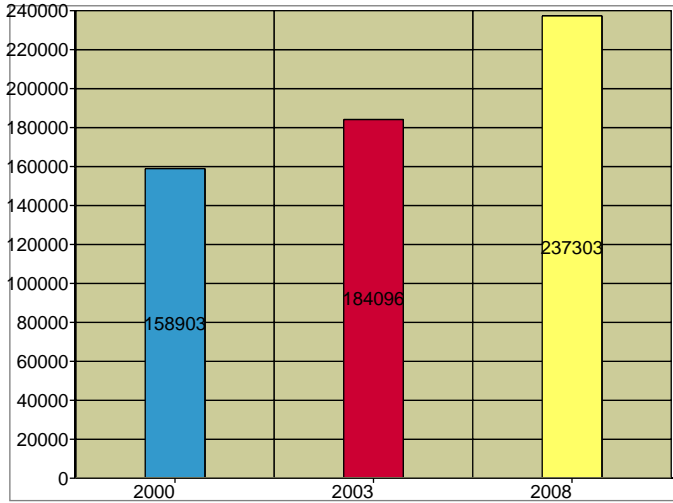

Place: Lake Dallas city, TX

Households

2003 Households by Income

2003 Population by Age

2003 Owner Occupied HUs by Value

2003 Employed 16+ by Occupation

2003 Population by Race

2003 Percent Hispanic Origin: 12.0%

Source: U.S. Bureau of the Census, 2000 Census of Population and Housing. ESRI BIS forecasts for 2003 and 2008.

County: Denton County, TX

Households

2003 Households by Income

2003 Population by Age

2003 Owner Occupied HUs by Value

2003 Employed 16+ by Occupation

2003 Population by Race

2003 Percent Hispanic Origin: 14.3%

Source: U.S. Bureau of the Census, 2000 Census of Population and Housing. ESRI BIS forecasts for 2003 and 2008.