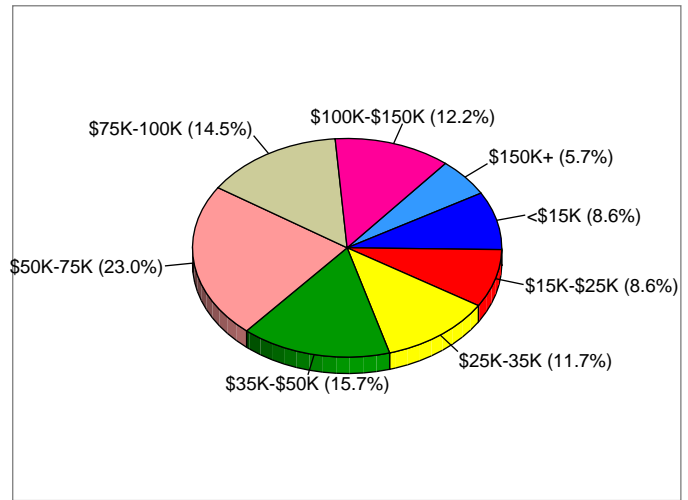

Place: Lake Dallas city, TX

Households

2003 Households by Income

2003 Population by Age

2003 Owner Occupied HUs by Value

2003 Employed 16+ by Occupation

2003 Population by Race

2003 Percent Hispanic Origin: 12.0%

Source: U.S. Bureau of the Census, 2000 Census of Population and Housing. ESRI BIS forecasts for 2003 and 2008.

County: Denton County, TX

Households

2003 Households by Income

2003 Population by Age

2003 Owner Occupied HUs by Value

2003 Employed 16+ by Occupation

2003 Population by Race

2003 Percent Hispanic Origin: 14.3%

Source: U.S. Bureau of the Census, 2000 Census of Population and Housing. ESRI BIS forecasts for 2003 and 2008.