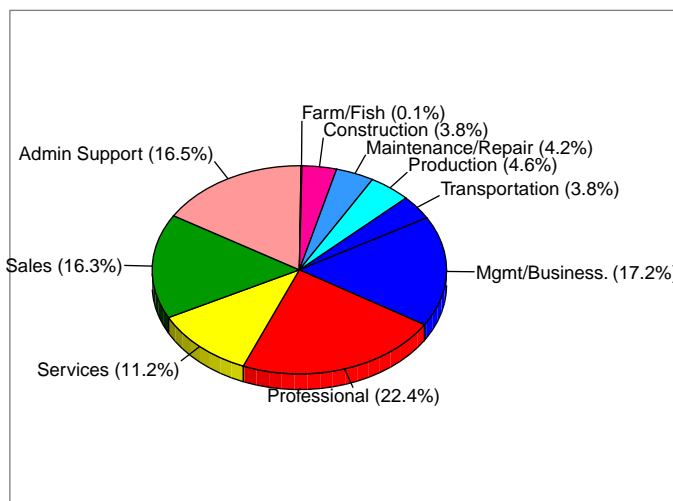

Place: Lake Dallas city, TX

Households

2003 Households by Income

2003 Population by Age

2003 Owner Occupied HUs by Value

2003 Employed 16+ by Occupation

2003 Population by Race

2003 Percent Hispanic Origin: 12.0%

Source: U.S. Bureau of the Census, 2000 Census of Population and Housing. ESRI BIS forecasts for 2003 and 2008.

County: Denton County, TX

Households

2003 Households by Income

2003 Population by Age

2003 Owner Occupied HUs by Value

2003 Employed 16+ by Occupation

2003 Population by Race

2003 Percent Hispanic Origin: 14.3%

Source: U.S. Bureau of the Census, 2000 Census of Population and Housing. ESRI BIS forecasts for 2003 and 2008.