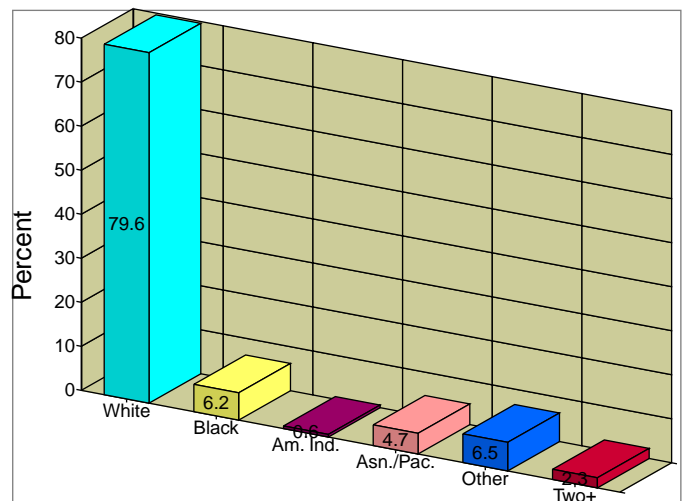

Place: Lake Dallas city, TX

Households

2003 Households by Income

2003 Population by Age

2003 Owner Occupied HUs by Value

2003 Employed 16+ by Occupation

2003 Population by Race

2003 Percent Hispanic Origin: 12.0%

Source: U.S. Bureau of the Census, 2000 Census of Population and Housing. ESRI BIS forecasts for 2003 and 2008.

County: Denton County, TX

Households

2003 Households by Income

2003 Population by Age

2003 Owner Occupied HUs by Value

2003 Employed 16+ by Occupation

2003 Population by Race

2003 Percent Hispanic Origin: 14.3%

Source: U.S. Bureau of the Census, 2000 Census of Population and Housing. ESRI BIS forecasts for 2003 and 2008.