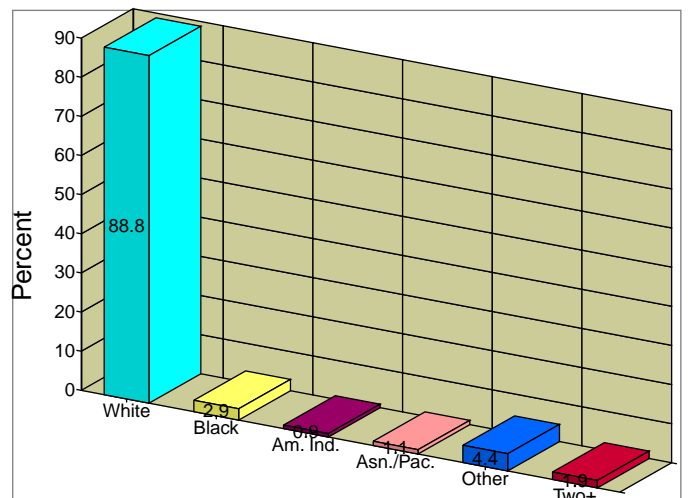

Place: Lake Dallas city, TX

Households

2003 Households by Income

2003 Population by Age

2003 Owner Occupied HUs by Value

2003 Employed 16+ by Occupation

2003 Population by Race

2003 Percent Hispanic Origin: 12.0%

Source: U.S. Bureau of the Census, 2000 Census of Population and Housing. ESRI BIS forecasts for 2003 and 2008.

County: Denton County, TX

Households

2003 Households by Income

2003 Population by Age

2003 Owner Occupied HUs by Value

2003 Employed 16+ by Occupation

2003 Population by Race

2003 Percent Hispanic Origin: 14.3%

Source: U.S. Bureau of the Census, 2000 Census of Population and Housing. ESRI BIS forecasts for 2003 and 2008.