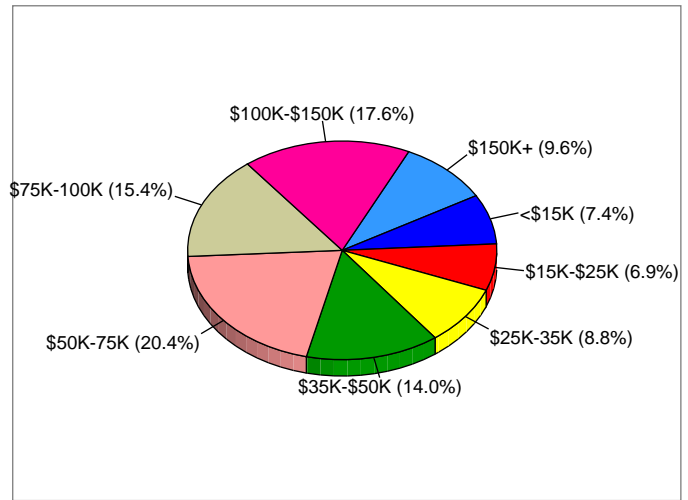

Place: Lake Dallas city, TX

Households

2003 Households by Income

2003 Population by Age

2003 Owner Occupied HUs by Value

2003 Employed 16+ by Occupation

2003 Population by Race

2003 Percent Hispanic Origin: 12.0%

Source: U.S. Bureau of the Census, 2000 Census of Population and Housing. ESRI BIS forecasts for 2003 and 2008.

County: Denton County, TX

Households

2003 Households by Income

2003 Population by Age

2003 Owner Occupied HUs by Value

2003 Employed 16+ by Occupation

2003 Population by Race

2003 Percent Hispanic Origin: 14.3%

Source: U.S. Bureau of the Census, 2000 Census of Population and Housing. ESRI BIS forecasts for 2003 and 2008.